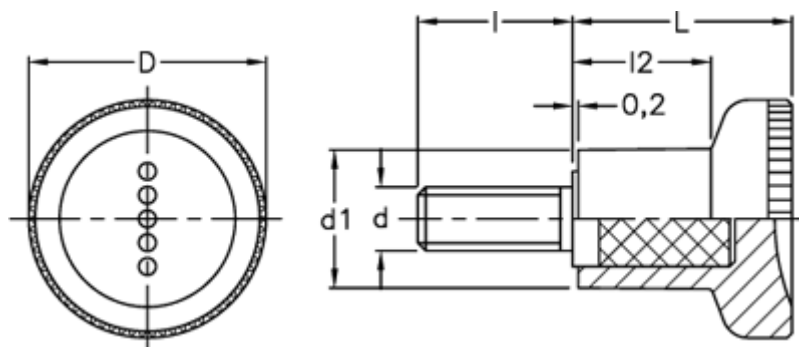

Data Sheet

Article number: 23052432361

Description: E+G Knurled knob
EKK.25-p M6x25-C1

Measures

D	= 25
d1	= 14.5
d 6g	= M6
l	= 25
L	= 22.5
l2	= 14.0